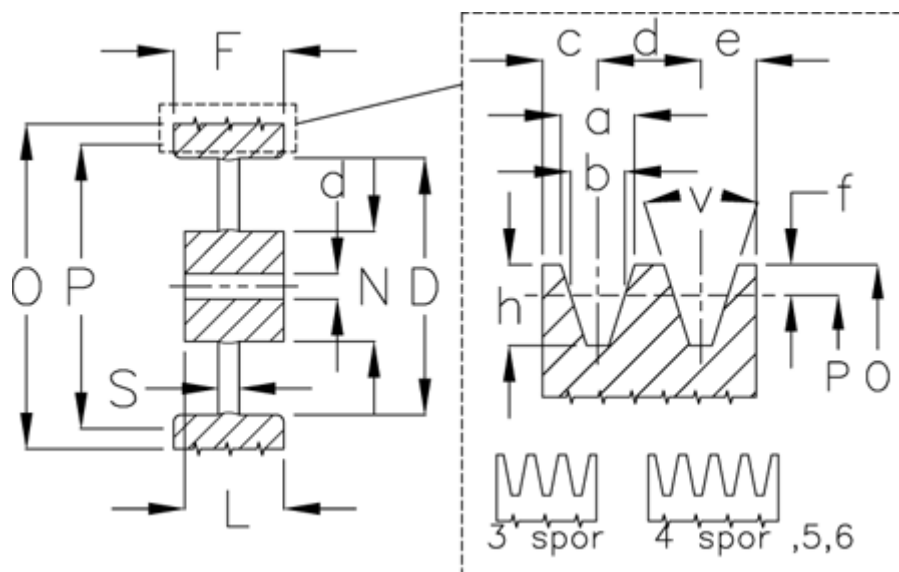

Article number: 60410160006

Description: V-belt pulley, no bore B 600/6

Measures

D	= 558	S	= 33
d	= 25	Type	= B
F	= 120.0		
L	= 105		
N	= 129		
Number of ribs	= 6		
O	= 607.0		
P	= 600		